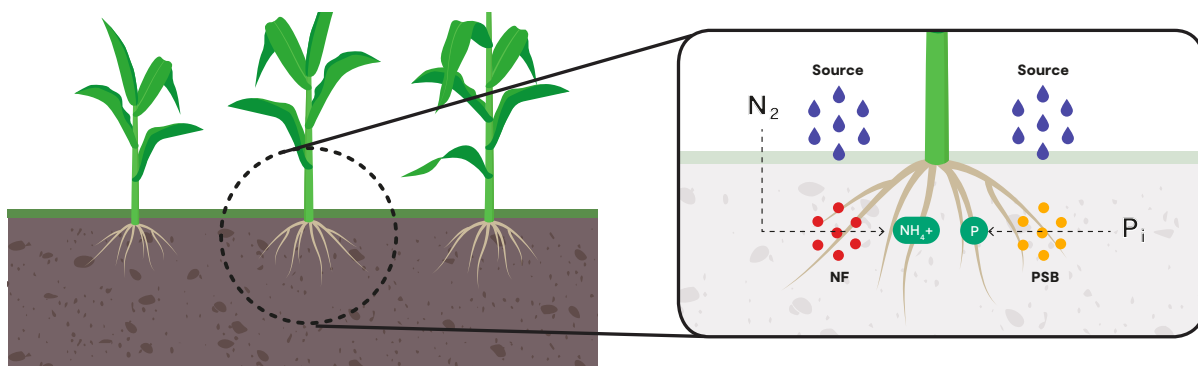

SOURCE™ is the only product that targets both nitrogen and phosphorus, nutrients that are crucial for healthy crop production. By fixing nitrogen and unlocking phosphorus, we are able to improve nutrient efficiency - resulting in higher yields and a better return on investment.

## How SOURCE Works

SOURCE is applied as a foliar spray and activates microbes at the root zone that fix atmospheric nitrogen and unlock phosphate. When crops are able to take in these nutrients throughout the season, the result is healthier plants and improved yield.

## Reliable Performance, Predictable Results

SOURCE performs consistently across all major corn producing areas in the US. Reliable results are attained in a variety of soil types and with different management practices. Strong performance is also seen when growers use sustainable management practices like conservation tillage that can improve soil health and lead to more robust microbial communities.

## Performance Optimizer

The Performance Optimizer uses soil pH, organic matter (OM), and cation exchange capacity (CEC), coupled with four years of field data to predict performance. We're taking out the guesswork to make application more precise than ever before. By entering pH, OM, and CEC for a field, you can discover the predicted performance outcome.